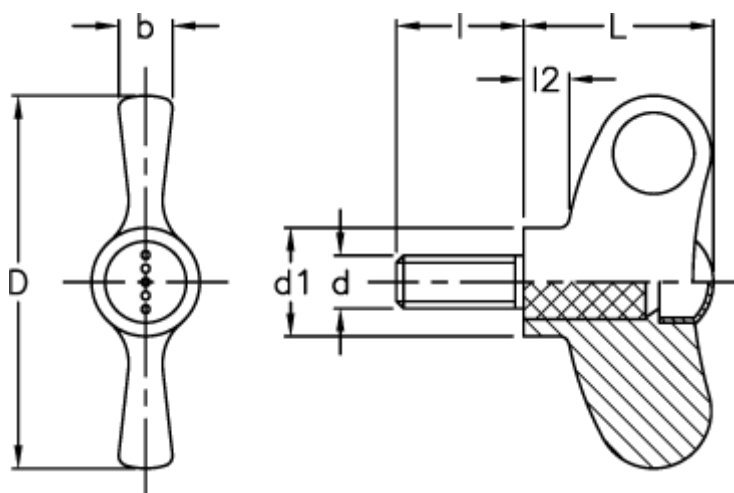

Article number: 23052236661

Description: E+G Wing screw  
EWN.55 p-M10x20-C1, black cap

## Measures

b	= 8
D	= 55
d1	= 16.0
d 6g	= M10
l	= 20
L	= 28
l2	= 6.5